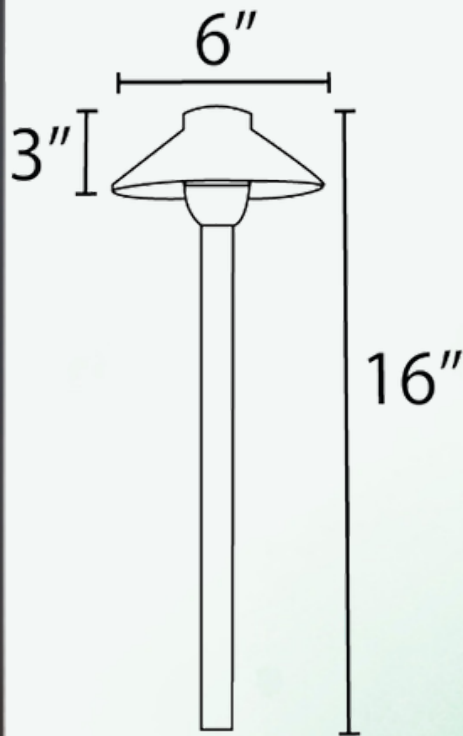

# ABBA

LIGHTING USA

12V Landscape Light Specialist

- **POWER:**  
G4 12V LED  
(SOLD SEPARATELY)
- **BODY:**  
HEAVY DUTY  
CAST BRASS
- **CERTIFICATE:**  
ETL LISTED
- **INCLUDED:**  
ABS GROUND SPIKE