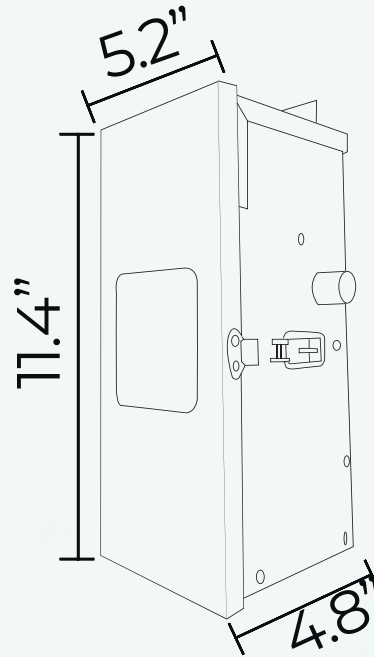

ABBA

LIGHTING USA

12V Landscape Light Specialist

- **POWER:**
300W AC MULTI TAP
OUTPUT 12V, 13V, 14V &
15V
- **BODY:**
HEAVY DUTY 304
CAST ALUMINUM
- **CERTIFICATE:**
ETL LISTED, UL LISTED
- **FINISH:**
STAINLESS STEEL
- **FEATURE:**
BUILT- PHOTOCCELL TIMER &
PLUG IN MECHANICAL
TIMER