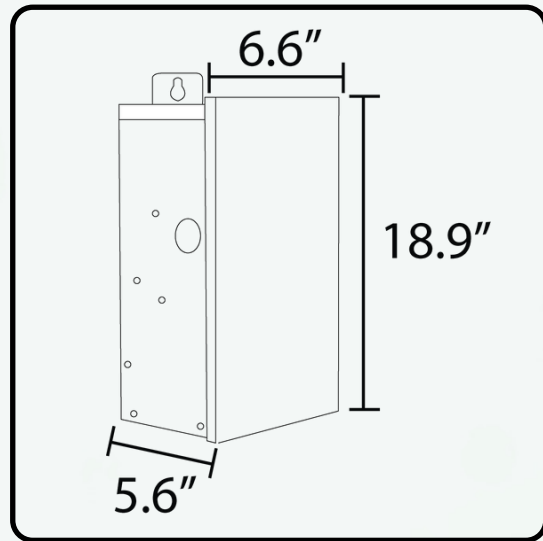

ABBA

LIGHTING USA

12V Landscape Light Specialist

- **POWER:**
900W AC 12V & 15V
- **BODY:**
HEAVY DUTY
STAINLESS STEEL
- **APPLICATION:**
INDOOR AND OUTDOOR USE
- **CERTIFICATE:**
ETL LISTED
- **FINISH:**
STAINLESS STEEL
- **INCLUDED:**
36" PUG-IN CORD 3 PRONG

TSR900

SPEC SHEET