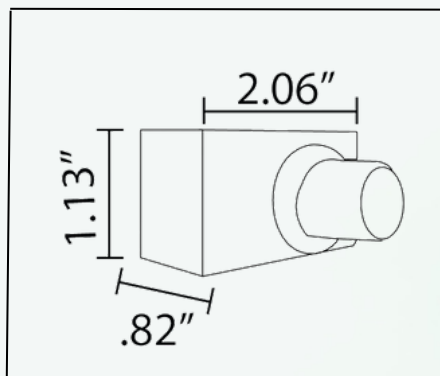

ABBA

LIGHTING USA

12V Landscape Light Specialist

- **VOLTAGE:**
120 VAC
- **BODY:**
HEAVY DUTY PLASTIC
- **FREQUENCY:**
60 HZ
- **FINISH:**
BLACK
- **MAXIMUM CURRENT:**
4.2A
- **CERTIFICATE:**
UL LISTED

PCS01